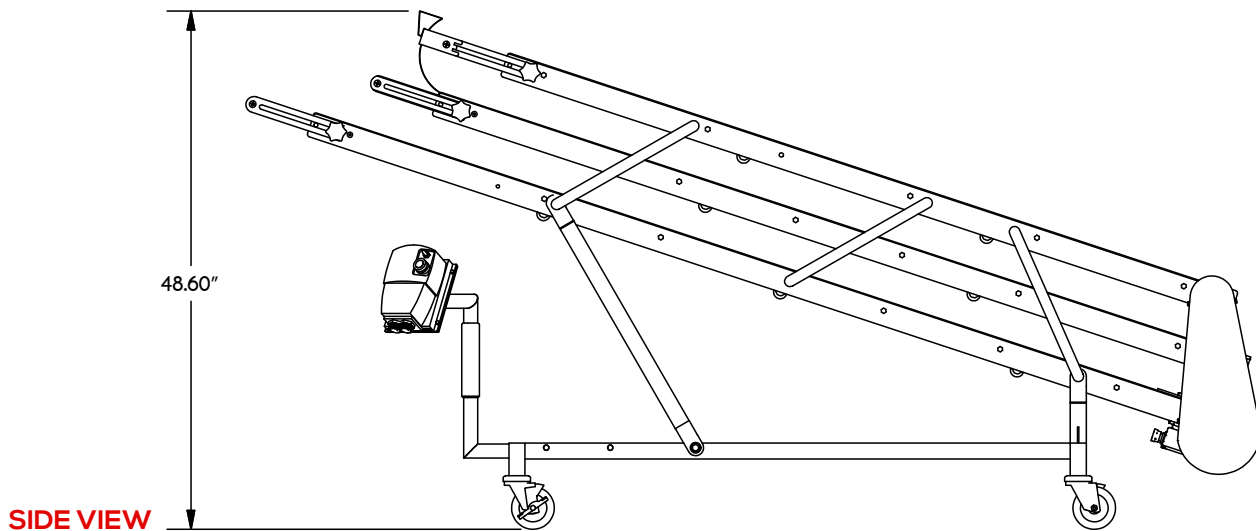

COOLING CONVEYOR

VOLTS	115V/230V	WEIGHT	219LBS.
AMPS	4	DIMENSIONS	95.09" L X 33.06" W X 48.6" H
CYCLES/PHASE	60HZ/SINGLE	ELECTRICAL	 PLUG: NEMA 5-20P (125V~)  RECEPTACLE: NEMA 5-20R (125V~)
HEIGHT	ADJUSTABLE	POWER	920 WATTS