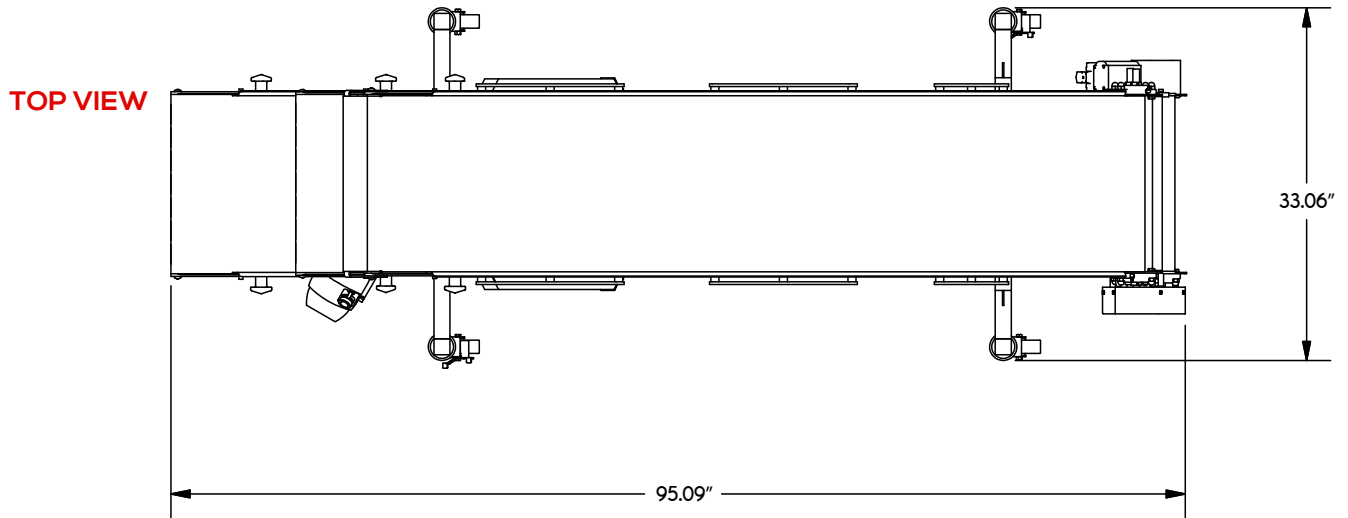

COOLING CONVEYOR

VOLTS	115V/230V	WEIGHT	219LBS.
AMPS	4	DIMENSIONS	95.09" L X 33.06" W X 48.6" H
CYCLES/PHASE	60HZ/SINGLE	ELECTRICAL	 PLUG: NEMA 5-20P (125V~)  RECEPTACLE: NEMA 5-20R (125V~)
HEIGHT	ADJUSTABLE	POWER	920 WATTS