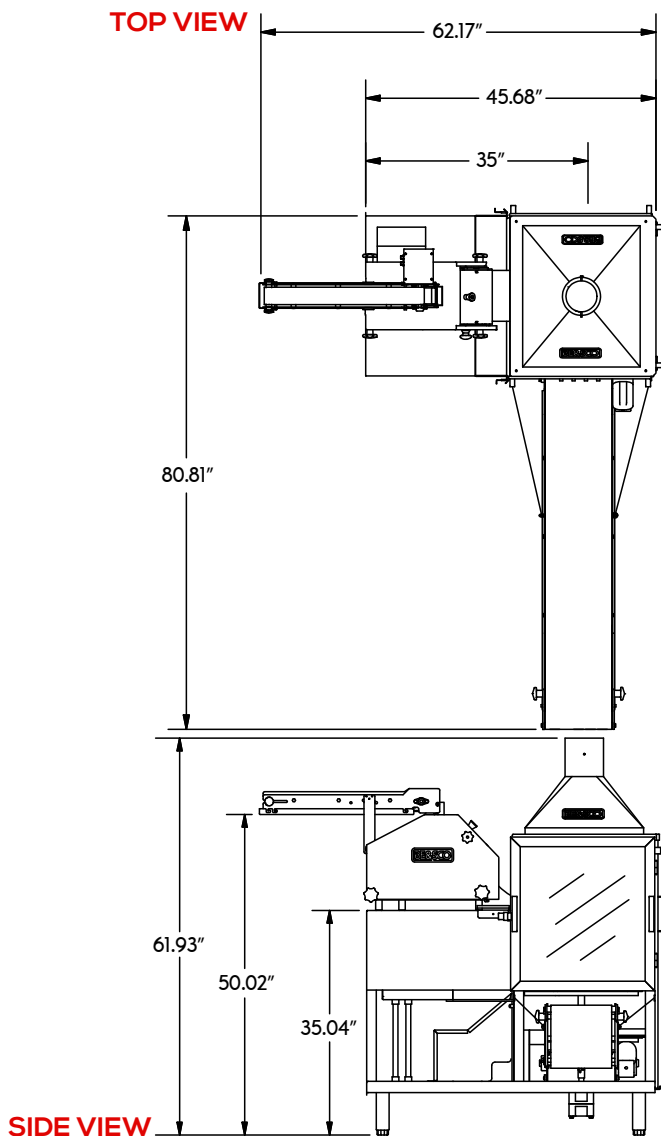

BETA 900 GAS - RIGHT EXIT - 60" AUTOMATIC FLATBREAD PRESS, OVEN & DTL

-  CALIBRATED TO YOUR RECIPE
-  900/HR. HIGH PRODUCTION
-  AUTOMATIC
-  DIAMETER FROM 4" TO 7"
-  SINGLE PERSON OPERATION

VOLTS	230V	DIMENSIONS	80.81" L X 62.17" W X 61.93" H
AMPS	20	ELECTRICAL	4-WIRE SINGLE PHASE (L1-L2-N-G)
CYCLES	60HZ	POWER (GAS)	45000 BTU/HR
WEIGHT	750LBS.	POWER (ELECTRIC)	4600 WATTS

*Production may vary due to the operator experience, diameter and thickness of product.
 BE&SCO EQUIPMENT IS SOLELY INTENDED FOR USE IN A COMMERCIAL FACILITY.