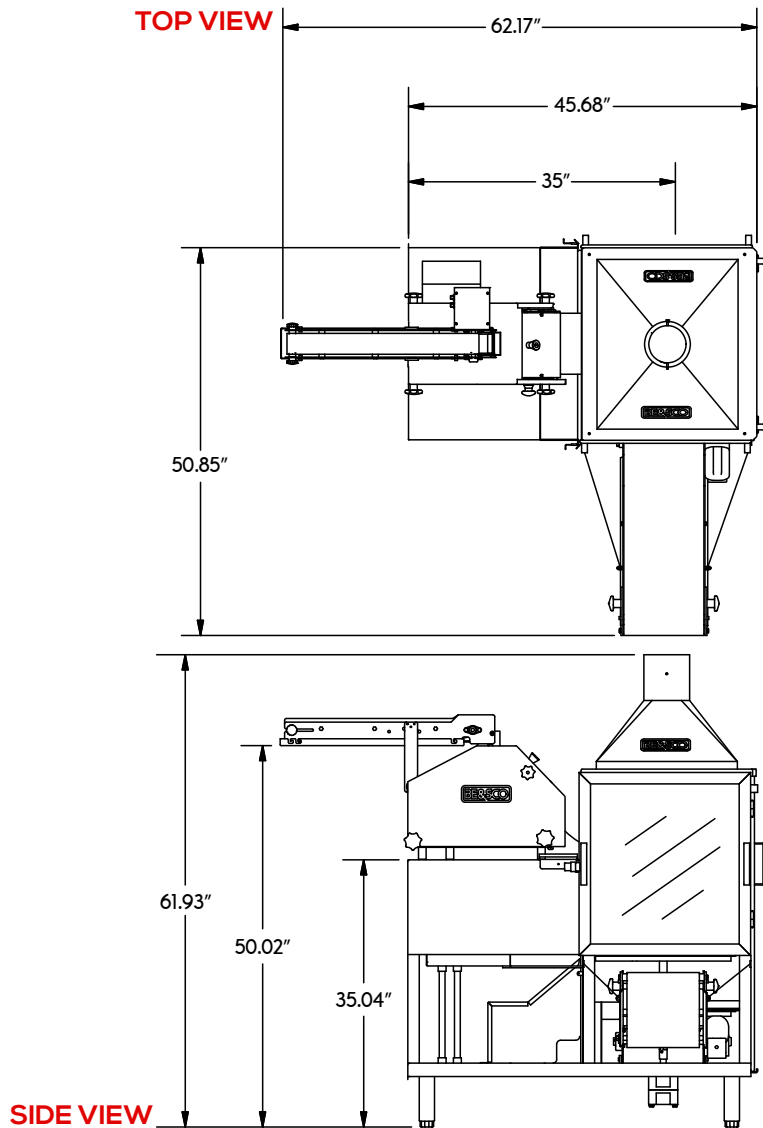

BETA 900 GAS - RIGHT EXIT - 30" AUTOMATIC FLATBREAD PRESS, OVEN & DTL

- 
 CALIBRATED TO YOUR RECIPE
- 
 900/HR.
 HIGH PRODUCTION
- 
 AUTOMATIC
- 
 DIAMETER FROM 4" TO 7"
- 
 SINGLE PERSON OPERATION

VOLTS	230V	DIMENSIONS	62.17" L X 50.85" W X 61.93" H
AMPS	20	ELECTRICAL	4-WIRE SINGLE PHASE (L1-L2-N-G)
CYCLES	60HZ	POWER (GAS)	45000 BTU/HR
WEIGHT	750LBS.	POWER (ELECTRIC)	4600 WATTS

*Production may vary due to the operator experience, diameter and thickness of product.
 BE&SCO EQUIPMENT IS SOLELY INTENDED FOR USE IN A COMMERCIAL FACILITY.

REVISED: 03/29/2021