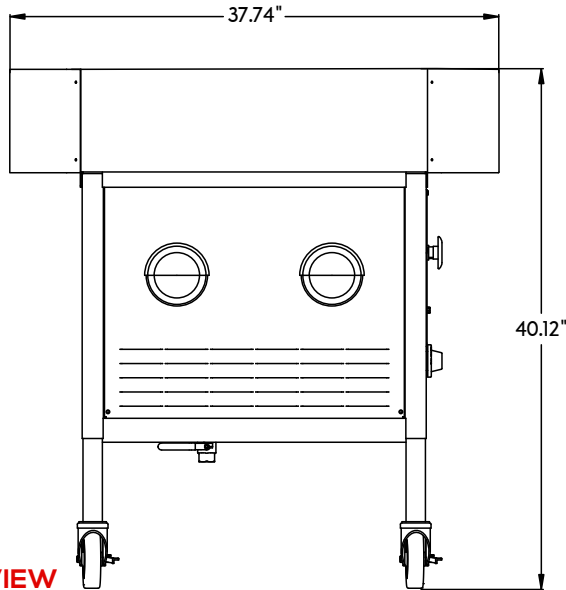

RO TOMAL GRILL

ROTATING GAS FLATBREAD GRILL

TOP VIEW

SIDE VIEW

- 
 EVEN HEAT DISTRIBUTION
- 
 SINGLE PERSON OPERATION
- 
 QUALITY
- 
 TEMPERATURE CONTROLLED PLATES
- 
 NON-STICK

VOLTS	240V	WEIGHT	300LBS.
AMPS	5	DIMENSIONS	37.74" L X 37.74" W X 40.12" H
CYCLES	60HZ	ELECTRICAL	 PLUG: NEMA 6-20P (250V~)  RECEPTACLE: NEMA 6-20R (250V~)
PHASE	SINGLE	POWER (GAS)	29600 BTU/HR