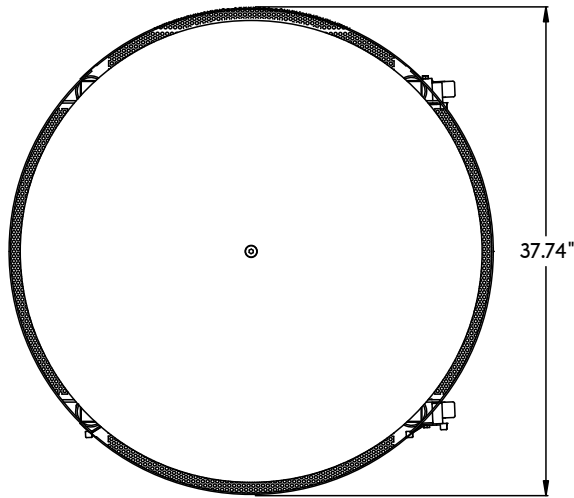

RO TOMAL GRILL

ROTATING GAS FLATBREAD GRILL

TOP VIEW

SIDE VIEW

- 
 EVEN HEAT DISTRIBUTION
- 
 SINGLE PERSON OPERATION
- 
 QUALITY
- 
 TEMPERATURE CONTROLLED PLATES
- 
 NON-STICK

VOLTS	240V	WEIGHT	300LBS.
AMPS	5	DIMENSIONS	37.74" L X 37.74" W X 40.12" H
CYCLES	60HZ	ELECTRICAL	 PLUG: NEMA 6-20P (250V~)  RECEPTACLE: NEMA 6-20R (250V~)
PHASE	SINGLE	POWER (GAS)	29600 BTU/HR