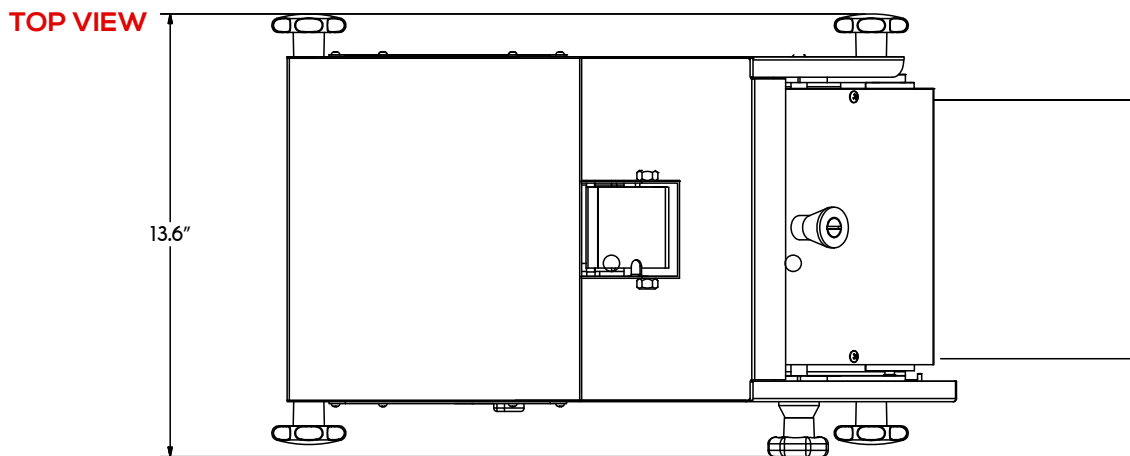

STAND ALONE MIDWEDGE PRESS

AUTOMATIC FLATBREAD PRESS

NON-STICK

DIAMETER FROM 4" TO 7"

AUTOMATIC

13.6"
26"
COMPACT AND EASY TO USE

0:03
PRESSED IN SECONDS

VOLTS	240V	WEIGHT	70LBS.
AMPS	13	DIMENSIONS	26" L X 13.6" W X 16.9" H
CYCLES	60HZ	ELECTRICAL	PLUG: NEMA 6-20P (250V~) RECEPTACLE: NEMA 6-20R (250V~)
PHASE	SINGLE	POWER	3120 WATTS