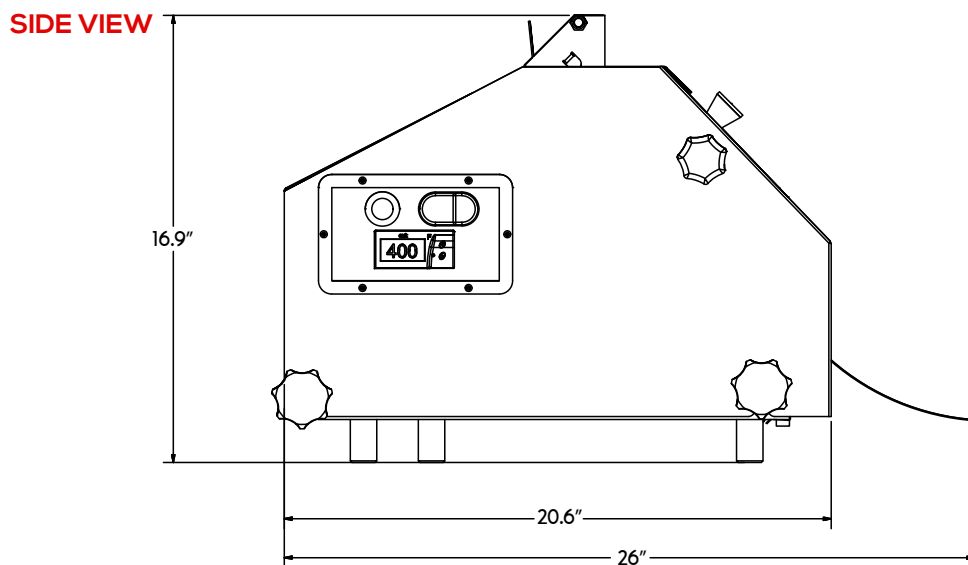

STAND ALONE MIDWEDGE PRESS

AUTOMATIC FLATBREAD PRESS

NON-STICK

DIAMETER FROM 4" TO 7"

AUTOMATIC

13.6"
26"
COMPACT AND EASY TO USE

0:03
PRESSED IN SECONDS

VOLTS	240V	WEIGHT	70LBS.
AMPS	13	DIMENSIONS	26" L X 13.6" W X 16.9" H
CYCLES	60HZ	ELECTRICAL	PLUG: NEMA 6-20P (250V~) RECEPTACLE: NEMA 6-20R (250V~)
PHASE	SINGLE	POWER	3120 WATTS