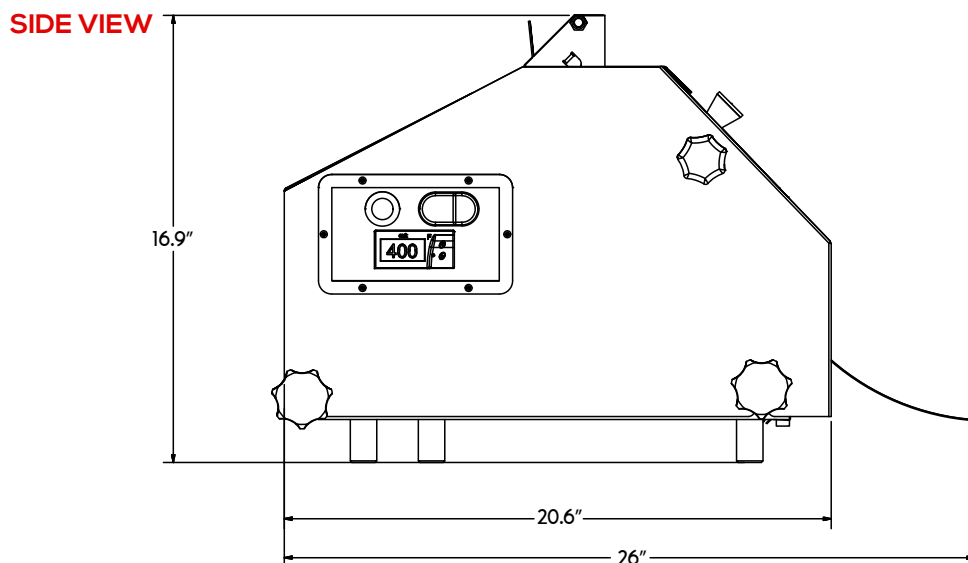

STAND ALONE MIDWEDGE PRESS

AUTOMATIC FLATBREAD PRESS

NON-STICK

DIAMETER FROM 4" TO 7"

AUTOMATIC

13.6"
26"
COMPACT AND EASY TO USE

0:03
PRESSED IN SECONDS

VOLTS	120V	WEIGHT	70LBS.
AMPS	15	DIMENSIONS	26" L X 13.6" W X 16.9" H
CYCLES	60HZ	ELECTRICAL	PLUG: NEMA 5-20P (125V~) RECEPTACLE: NEMA 5-20R (125V~)
PHASE	SINGLE	POWER	1800 WATTS