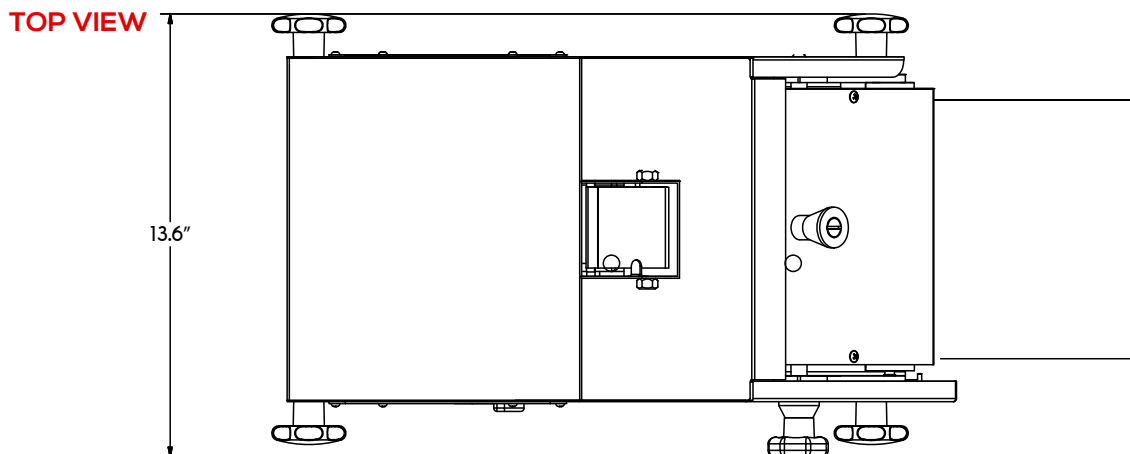

STAND ALONE MIDWEDGE PRESS

AUTOMATIC FLATBREAD PRESS

NON-STICK

DIAMETER FROM 4" TO 7"

AUTOMATIC

13.6"
26"
COMPACT AND EASY TO USE

0:03
PRESSED IN SECONDS

VOLTS	120V	WEIGHT	70LBS.
AMPS	15	DIMENSIONS	26" L X 13.6" W X 16.9" H
CYCLES	60HZ	ELECTRICAL	PLUG: NEMA 5-20P (125V~) RECEPTACLE: NEMA 5-20R (125V~)
PHASE	SINGLE	POWER	1800 WATTS