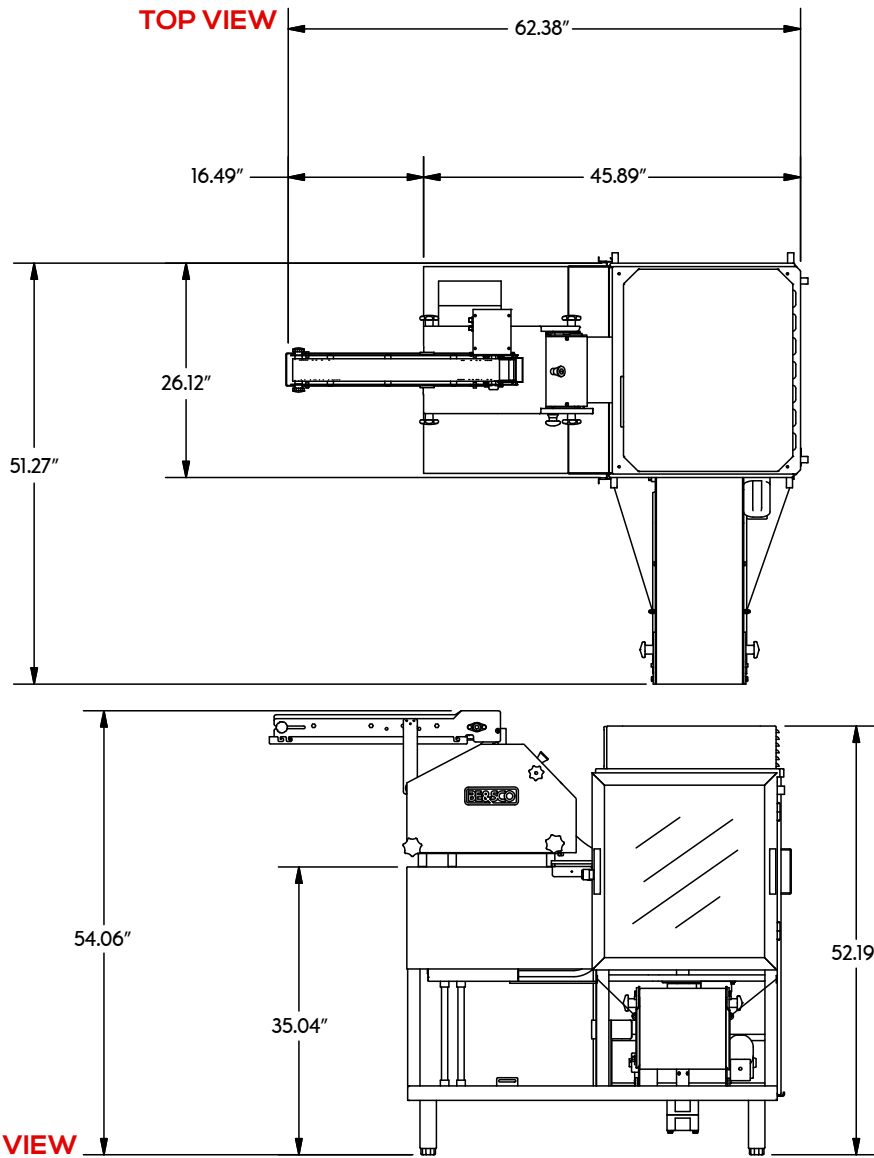

BETA 900 ELECTRIC - RIGHT EXIT - 30" AUTOMATIC FLATBREAD PRESS, OVEN & DTL

- 
 CALIBRATED TO
YOUR RECIPE
- 
 900/HR.
HIGH
PRODUCTION
- 
 AUTOMATIC
- 
 DIAMETER FROM
4" TO 7"
- 
 SINGLE PERSON
OPERATION

| | | | |
|---------------|----------|-------------------|------------------------------------|
| VOLTS | 220/240V | WEIGHT | 800LBS. |
| AMPS | 45 | DIMENSIONS | 62.38" L X 51.27" W X 54" H |
| CYCLES | 60HZ | ELECTRICAL | 4-WIRE SINGLE PHASE (L1-L2-N-G) |
| PHASE | SINGLE. | POWER | 11000 WATTS |